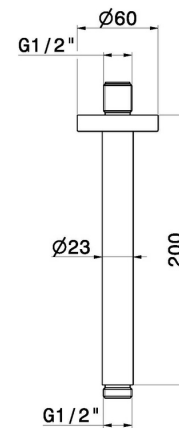

31162X.59.098

Ceiling-mounted shower arm, in stainless steel - finish PVD
Brushed Pale Gold

PVD Brushed Pale Gold

FEATURES

Material	Stainless Steel
Installation	Ceiling-mounted

TECHNICAL DRAWING

31162X.59.098

Ceiling-mounted shower arm, in stainless steel - finish PVD Brushed Pale Gold

AVAILABLE FINISHES

59.098

PVD Brushed Pale Gold

50.050

finish Stainless Steel

59.064

finish PVD Brushed Gun Metal