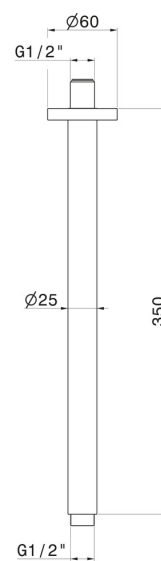

29391X.50.050

Ceiling-mounted shower arm, in stainless steel. L=350 mm -
finish Stainless Steel

FEATURES

Material	Stainless Steel
Installation	Ceiling-mounted

TECHNICAL DRAWING

29391X.50.050

Ceiling-mounted shower arm, in stainless steel. L=350 mm - finish Stainless Steel

finish PVD Brushed Gold

59.098

finish PVD Brushed Pale Gold