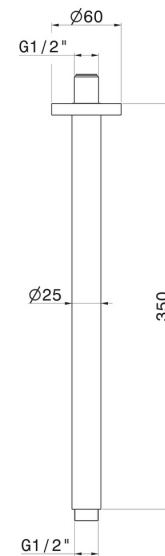

29391X.59.064

Ceiling-mounted shower arm, in stainless steel. L=350 mm -
finish PVD Brushed Gun Metal

FEATURES

Material	Stainless Steel
Installation	Ceiling-mounted

TECHNICAL DRAWING

29391X.59.064

Ceiling-mounted shower arm, in stainless steel. L=350 mm - finish PVD Brushed Gun Metal

AVAILABLE FINISHES

59.064

PVD Brushed Gun Metal

50.050

finish Stainless Steel

59.067

finish PVD Brushed Copper Bronze

59.097