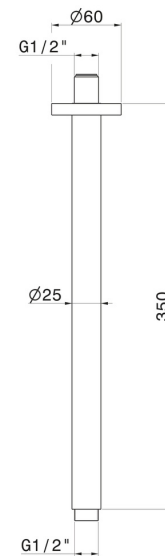

29391X.59.067

Ceiling-mounted shower arm, in stainless steel. L=350 mm -
finish PVD Brushed Copper Bronze

PVD Brushed Copper Bronze

FEATURES

Material	Stainless Steel
Installation	Ceiling-mounted

TECHNICAL DRAWING

29391X.59.067

Ceiling-mounted shower arm, in stainless steel. L=350 mm - finish PVD Brushed Copper Bronze

AVAILABLE FINISHES

59.067

PVD Brushed Copper Bronze

50.050

finish Stainless Steel

59.064