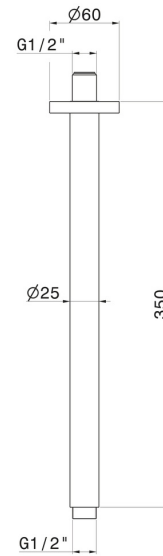

**29391X.59.097**

Ceiling-mounted shower arm, in stainless steel. L=350 mm -  
finish PVD Brushed Gold

**FEATURES**

---

Material	<b>Stainless Steel</b>
Installation	<b>Ceiling-mounted</b>

**TECHNICAL DRAWING**

---

**29391X.59.097**

Ceiling-mounted shower arm, in stainless steel. L=350 mm - finish PVD Brushed Gold

**59.067**

finish PVD Brushed Copper Bronze

**59.098**

finish PVD Brushed Pale Gold