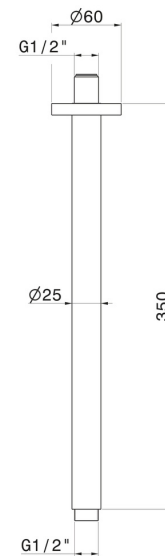

## 29391X.59.098

Ceiling-mounted shower arm, in stainless steel. L=350 mm -  
finish PVD Brushed Pale Gold

PVD Brushed Pale Gold

### TECHNICAL DRAWING

---

**29391X.59.098**

Ceiling-mounted shower arm, in stainless steel. L=350 mm - finish PVD Brushed Pale Gold