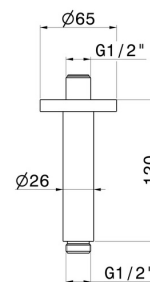

## 28150.01.014

Ceiling-mounted shower arm, round, in brass. L=120 mm -  
finish Matt White

### TECHNICAL DRAWING

---

**28150.01.014**

Ceiling-mounted shower arm, round, in brass. L=120 mm - finish Matt White