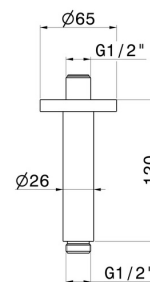

28150.01.093

Ceiling-mounted shower arm, round, in brass. L=120 mm -
finish Matt Black

FEATURES

Material	Brass
Installation	Ceiling-mounted

TECHNICAL DRAWING

28150.01.093

Ceiling-mounted shower arm, round, in brass. L=120 mm - finish Matt Black