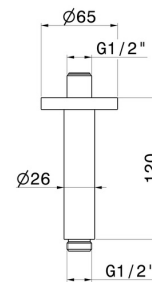

28150.21.018

Ceiling-mounted shower arm, round, in brass. L=120 mm -
finish Chrome

FEATURES

Material	Brass
Installation	Ceiling-mounted

TECHNICAL DRAWING

28150.21.018

Ceiling-mounted shower arm, round, in brass. L=120 mm - finish Chrome