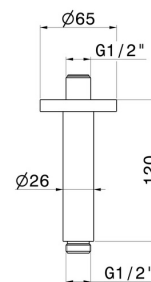

## 28150.47.083

Ceiling-mounted shower arm, round, in brass. L=120 mm -  
finish Groove Bronze

Groove Bronze

### TECHNICAL DRAWING

---

**28150.47.083**

Ceiling-mounted shower arm, round, in brass. L=120 mm - finish Groove Bronze