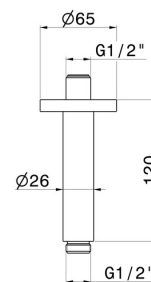

## 28150.58.061

Ceiling-mounted shower arm, round, in brass. L=120 mm -  
finish PVD Copper Bronze

### TECHNICAL DRAWING

---

**28150.58.061**

Ceiling-mounted shower arm, round, in brass. L=120 mm - finish PVD Copper Bronze