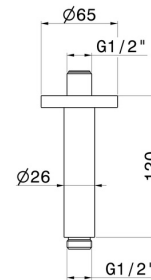

28150.58.063

Ceiling-mounted shower arm, round, in brass. L=120 mm -
finish PVD Gun Metal

PVD Gun Metal

FEATURES

Material	Brass
Installation	Ceiling-mounted

TECHNICAL DRAWING

28150.58.063

Ceiling-mounted shower arm, round, in brass. L=120 mm - finish PVD Gun Metal