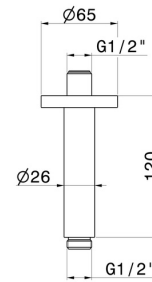

28150.59.064

Ceiling-mounted shower arm, round, in brass. L=120 mm -
finish PVD Brushed Gun Metal

FEATURES

Material	Brass
Installation	Ceiling-mounted

TECHNICAL DRAWING

28150.59.064

Ceiling-mounted shower arm, round, in brass. L=120 mm - finish PVD Brushed Gun Metal