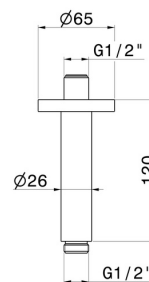

28150.59.066

Ceiling-mounted shower arm, round, in brass. L=120 mm -
finish PVD Brushed steel

PVD Brushed steel

FEATURES

Material
Installation

Brass
Ceiling-mounted

TECHNICAL DRAWING

28150.59.066

Ceiling-mounted shower arm, round, in brass. L=120 mm - finish PVD Brushed steel

AVAILABLE FINISHES

59.066

PVD Brushed steel

01.014

finish Matt White

01.093

finish Matt Black