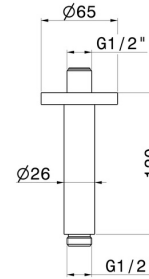

28150.59.067

Ceiling-mounted shower arm, round, in brass. L=120 mm -
finish PVD Brushed Copper Bronze

PVD Brushed Copper Bronze

FEATURES

Material	Brass
Installation	Ceiling-mounted

TECHNICAL DRAWING

28150.59.067

Ceiling-mounted shower arm, round, in brass. L=120 mm - finish PVD Brushed Copper Bronze

AVAILABLE FINISHES

59.067

PVD Brushed Copper Bronze

01.014

finish Matt White

01.093

finish Matt Black