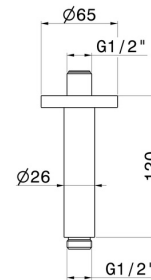

**28150.59.097**

Ceiling-mounted shower arm, round, in brass. L=120 mm -  
finish PVD Brushed Gold

PVD Brushed Gold

**FEATURES**

---

Material	<b>Brass</b>
Installation	<b>Ceiling-mounted</b>

**TECHNICAL DRAWING**

---

**28150.59.097**

Ceiling-mounted shower arm, round, in brass. L=120 mm - finish PVD Brushed Gold