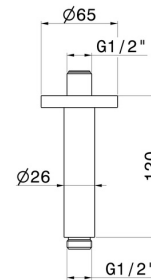

28150.59.098

Ceiling-mounted shower arm, round, in brass. L=120 mm -
finish PVD Brushed Pale Gold

PVD Brushed Pale Gold

FEATURES

Material	Brass
Installation	Ceiling-mounted

TECHNICAL DRAWING

28150.59.098

Ceiling-mounted shower arm, round, in brass. L=120 mm - finish PVD Brushed Pale Gold