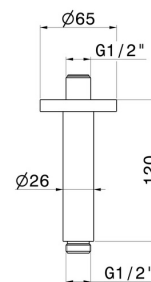

28150.61.020

Ceiling-mounted shower arm, round, in brass. L=120 mm -
finish PVD Glossy Gold

PVD Glossy Gold

FEATURES

Material	Brass
Installation	Ceiling-mounted

TECHNICAL DRAWING

28150.61.020

Ceiling-mounted shower arm, round, in brass. L=120 mm - finish PVD Glossy Gold