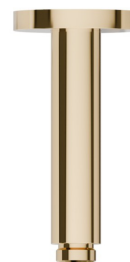

28150.61.020

Ceiling-mounted shower arm, round, in brass. L=120 mm -
finish PVD Glossy Gold

PVD Glossy Gold

FEATURES

Material	Brass
Installation	Ceiling-mounted

TECHNICAL DRAWING

28150.61.020

Ceiling-mounted shower arm, round, in brass. L=120 mm - finish PVD Glossy Gold

AVAILABLE FINISHES

61.020

PVD Glossy Gold

01.014

finish Matt White

01.093

finish Matt Black

21.018

finish Chrome

47.083

finish Groove Bronze

58.061

finish PVD Copper Bronze

58.063

finish PVD Gun Metal

59.064

finish PVD Brushed Pale Gold

 **M0.070**
finish Titanium Satin

 **M0.071**
finish Gold Satin

 **M0.072**
finish Copper Satin

 **M0.075**
finish Copper Glossy

 **M0.077**
finish Carbon Satin