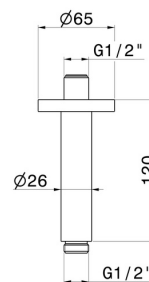

28150.M0.070

Ceiling-mounted shower arm, round, in brass. L=120 mm -
finish Titanium Satin

FEATURES

Material	Brass
Installation	Ceiling-mounted

TECHNICAL DRAWING

28150.M0.070

Ceiling-mounted shower arm, round, in brass. L=120 mm - finish Titanium Satin