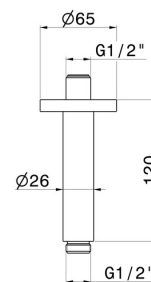

28150.M0.071

Ceiling-mounted shower arm, round, in brass. L=120 mm -
finish Gold Satin

FEATURES

Material	Brass
Installation	Ceiling-mounted

TECHNICAL DRAWING

28150.M0.071

Ceiling-mounted shower arm, round, in brass. L=120 mm - finish Gold Satin