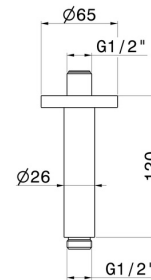

28150.M0.072

Ceiling-mounted shower arm, round, in brass. L=120 mm -
finish Copper Satin

Copper Satin

FEATURES

Material	Brass
Installation	Ceiling-mounted

TECHNICAL DRAWING

28150.M0.072

Ceiling-mounted shower arm, round, in brass. L=120 mm - finish Copper Satin