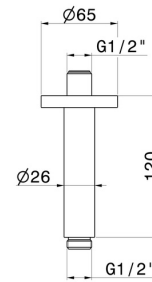

28150.M0.075

Ceiling-mounted shower arm, round, in brass. L=120 mm -
finish Copper Glossy

FEATURES

Material	Brass
Installation	Ceiling-mounted

TECHNICAL DRAWING

28150.M0.075

Ceiling-mounted shower arm, round, in brass. L=120 mm - finish Copper Glossy