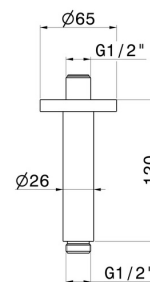

28150.M0.077

Ceiling-mounted shower arm, round, in brass. L=120 mm -
finish Carbon Satin

FEATURES

Material	Brass
Installation	Ceiling-mounted

TECHNICAL DRAWING

28150.M0.077

Ceiling-mounted shower arm, round, in brass. L=120 mm - finish Carbon Satin