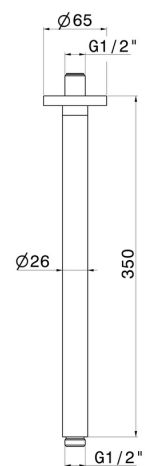

27680.01.014

Ceiling-mounted shower arm, round, in brass. L=350 mm -
finish Matt White

FEATURES

Material	Brass
Installation	Ceiling-mounted

TECHNICAL DRAWING

27680.01.014

Ceiling-mounted shower arm, round, in brass. L=350 mm - finish Matt White

finish Groove Bronze

58.061

finish PVD Copper Bronze

58.063

finish PVD Gun Metal

59.064

finish PVD Brushed Gun Metal

59.066