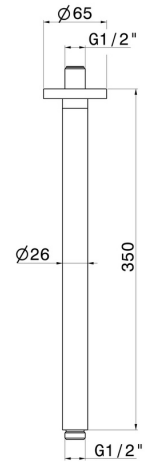

**27680.01.093**

Ceiling-mounted shower arm, round, in brass. L=350 mm -  
finish Matt Black

**FEATURES**

---

|              |                        |
|--------------|------------------------|
| Material     | <b>Brass</b>           |
| Installation | <b>Ceiling-mounted</b> |

**TECHNICAL DRAWING**

---

**27680.01.093**

Ceiling-mounted shower arm, round, in brass. L=350 mm - finish Matt Black