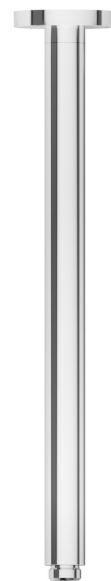

27680.21.018

Ceiling-mounted shower arm, round, in brass. L=350 mm -
finish Chrome

FEATURES

Material	Brass
Installation	Ceiling-mounted

TECHNICAL DRAWING

27680.21.018

Ceiling-mounted shower arm, round, in brass. L=350 mm - finish Chrome

AVAILABLE FINISHES

21.018

Chrome

01.014

finish Matt White

01.093

finish Matt Black

47.083

finish Groove Bronze

58.061

finish PVD Copper Bronze

58.063

finish PVD Gun Metal

59.064

finish PVD Brushed Gun Metal

59.066

finish PVD Brushed steel

59.067

finish PVD Brushed Copper Bronze

59.097

finish PVD Brushed Gold

59.098

finish PVD Brushed Pale Gold

61.020