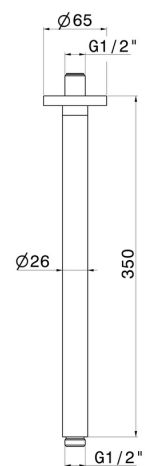

27680.21.018

Ceiling-mounted shower arm, round, in brass. L=350 mm -
finish Chrome

FEATURES

Material	Brass
Installation	Ceiling-mounted

TECHNICAL DRAWING

27680.21.018

Ceiling-mounted shower arm, round, in brass. L=350 mm - finish Chrome

finish Groove Bronze

58.061

finish PVD Copper Bronze

58.063

finish PVD Gun Metal

59.064

finish PVD Brushed Gun Metal

59.066