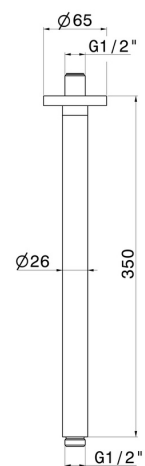

27680.47.083

Ceiling-mounted shower arm, round, in brass. L=350 mm -
finish Groove Bronze

Groove Bronze

FEATURES

Material	Brass
Installation	Ceiling-mounted

TECHNICAL DRAWING

27680.47.083

Ceiling-mounted shower arm, round, in brass. L=350 mm - finish Groove Bronze