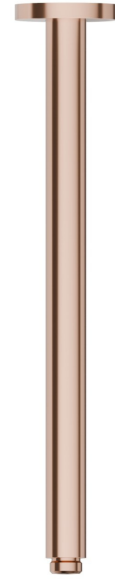

27680.58.061

Ceiling-mounted shower arm, round, in brass. L=350 mm -
finish PVD Copper Bronze

FEATURES

Material	Brass
Installation	Ceiling-mounted

TECHNICAL DRAWING

27680.58.061

Ceiling-mounted shower arm, round, in brass. L=350 mm - finish PVD Copper Bronze

AVAILABLE FINISHES

58.061

PVD Copper Bronze

01.014

finish Matt White

01.093

finish Matt Black

21.018

finish Chrome

47.083

finish Groove Bronze

58.063

finish PVD Gun Metal

59.064

finish PVD Brushed Gun Metal

59.066

finish PVD Brushed steel

59.067

finish PVD Brushed Copper Bronze

59.097

finish PVD Brushed Gold

59.098

finish PVD Brushed Pale Gold

61.020