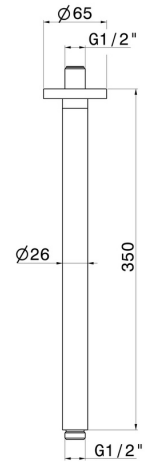

27680.58.061

Ceiling-mounted shower arm, round, in brass. L=350 mm -
finish PVD Copper Bronze

FEATURES

Material	Brass
Installation	Ceiling-mounted

TECHNICAL DRAWING

27680.58.061

Ceiling-mounted shower arm, round, in brass. L=350 mm - finish PVD Copper Bronze

finish Chrome

47.083

finish Groove Bronze

58.063

finish PVD Gun Metal

59.064

finish PVD Brushed Gun Metal

59.066