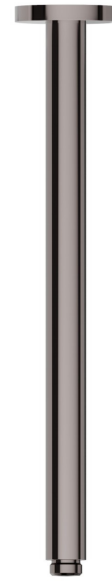

27680.58.063

Ceiling-mounted shower arm, round, in brass. L=350 mm -
finish PVD Gun Metal

FEATURES

Material	Brass
Installation	Ceiling-mounted

TECHNICAL DRAWING

27680.58.063

Ceiling-mounted shower arm, round, in brass. L=350 mm - finish PVD Gun Metal

AVAILABLE FINISHES

58.063

PVD Gun Metal

01.014

finish Matt White

01.093

finish Matt Black

21.018

finish Chrome

47.083

finish Groove Bronze

58.061

finish PVD Copper Bronze

59.064

finish PVD Brushed Gun Metal

59.066

finish PVD Brushed steel

59.067

finish PVD Brushed Copper Bronze

59.097

finish PVD Brushed Gold

59.098

finish PVD Brushed Pale Gold

61.020