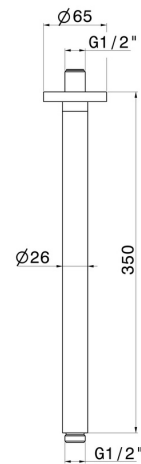

27680.58.063

Ceiling-mounted shower arm, round, in brass. L=350 mm -
finish PVD Gun Metal

FEATURES

Material	Brass
Installation	Ceiling-mounted

TECHNICAL DRAWING

27680.58.063

Ceiling-mounted shower arm, round, in brass. L=350 mm - finish PVD Gun Metal