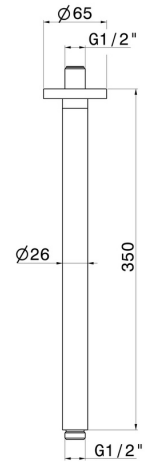

27680.59.064

Ceiling-mounted shower arm, round, in brass. L=350 mm -
finish PVD Brushed Gun Metal

FEATURES

Material	Brass
Installation	Ceiling-mounted

TECHNICAL DRAWING

27680.59.064

Ceiling-mounted shower arm, round, in brass. L=350 mm - finish PVD Brushed Gun Metal

finish Chrome

47.083

finish Groove Bronze

58.061

finish PVD Copper Bronze

58.063

finish PVD Gun Metal

59.066