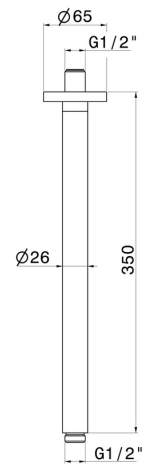

27680.59.066

Ceiling-mounted shower arm, round, in brass. L=350 mm -
finish PVD Brushed steel

PVD Brushed steel

FEATURES

Material	Brass
Installation	Ceiling-mounted

TECHNICAL DRAWING

27680.59.066

Ceiling-mounted shower arm, round, in brass. L=350 mm - finish PVD Brushed steel

finish Chrome

47.083

finish Groove Bronze

58.061

finish PVD Copper Bronze

58.063

finish PVD Gun Metal

59.064