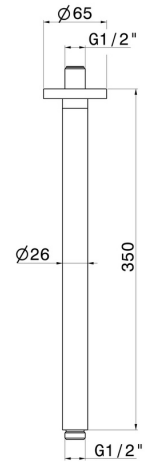

**27680.59.067**

Ceiling-mounted shower arm, round, in brass. L=350 mm -  
finish PVD Brushed Copper Bronze

**FEATURES**

---

Material	<b>Brass</b>
Installation	<b>Ceiling-mounted</b>

**TECHNICAL DRAWING**

---

**27680.59.067**

Ceiling-mounted shower arm, round, in brass. L=350 mm - finish PVD Brushed Copper Bronze

**21.018**

finish Chrome

**47.083**

finish Groove Bronze

**58.061**

finish PVD Copper Bronze

**58.063**

finish PVD Gun Metal