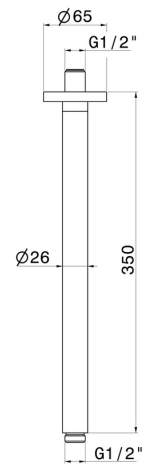

27680.59.097

Ceiling-mounted shower arm, round, in brass. L=350 mm -
finish PVD Brushed Gold

PVD Brushed Gold

FEATURES

Material	Brass
Installation	Ceiling-mounted

TECHNICAL DRAWING

27680.59.097

Ceiling-mounted shower arm, round, in brass. L=350 mm - finish PVD Brushed Gold

finish Chrome

47.083

finish Groove Bronze

58.061

finish PVD Copper Bronze

58.063

finish PVD Gun Metal

59.064