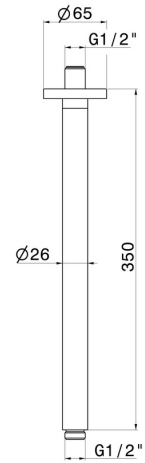

**27680.59.098**

Ceiling-mounted shower arm, round, in brass. L=350 mm -  
finish PVD Brushed Pale Gold

**FEATURES**

---

Material	<b>Brass</b>
Installation	<b>Ceiling-mounted</b>

**TECHNICAL DRAWING**

---

**27680.59.098**

Ceiling-mounted shower arm, round, in brass. L=350 mm - finish PVD Brushed Pale Gold

**21.018**

finish Chrome

**47.083**

finish Groove Bronze

**58.061**

finish PVD Copper Bronze

**58.063**

finish PVD Gun Metal