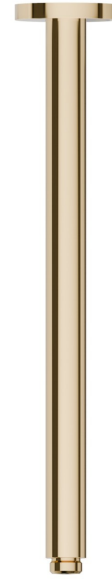

## 27680.61.020

Ceiling-mounted shower arm, round, in brass. L=350 mm -  
finish PVD Glossy Gold

PVD Glossy Gold

### FEATURES

---

Material	<b>Brass</b>
Installation	<b>Ceiling-mounted</b>

### TECHNICAL DRAWING

---

**27680.61.020**

Ceiling-mounted shower arm, round, in brass. L=350 mm - finish PVD Glossy Gold

**21.018**

finish Chrome

**47.083**

finish Groove Bronze

**58.061**

finish PVD Copper Bronze

**58.063**

finish PVD Gun Metal