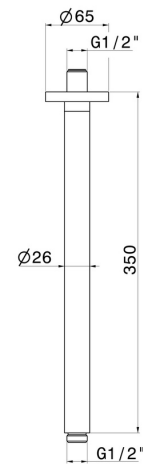

## 27680.61.020

Ceiling-mounted shower arm, round, in brass. L=350 mm -  
finish PVD Glossy Gold

PVD Glossy Gold

### FEATURES

---

Material	<b>Brass</b>
Installation	<b>Ceiling-mounted</b>

### TECHNICAL DRAWING

---

**27680.61.020**

Ceiling-mounted shower arm, round, in brass. L=350 mm - finish PVD Glossy Gold