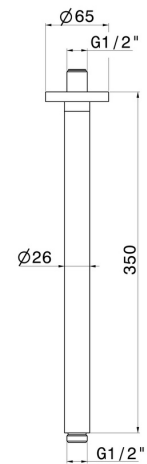

27680.M0.070

Ceiling-mounted shower arm, round, in brass. L=350 mm -
finish Titanium Satin

Titanium Satin

FEATURES

Material	Brass
Installation	Ceiling-mounted

TECHNICAL DRAWING

27680.M0.070

Ceiling-mounted shower arm, round, in brass. L=350 mm - finish Titanium Satin

finish Chrome

47.083

finish Groove Bronze

58.061

finish PVD Copper Bronze

58.063

finish PVD Gun Metal

59.064