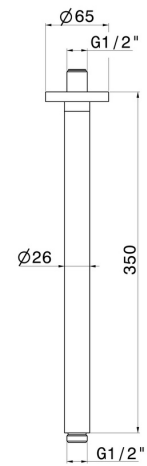

27680.M0.071

Ceiling-mounted shower arm, round, in brass. L=350 mm -
finish Gold Satin

Gold Satin

FEATURES

Material

Brass

Installation

Ceiling-mounted

TECHNICAL DRAWING

27680.M0.071

Ceiling-mounted shower arm, round, in brass. L=350 mm - finish Gold Satin

AVAILABLE FINISHES

M0.071

Gold Satin

01.014

finish Matt White