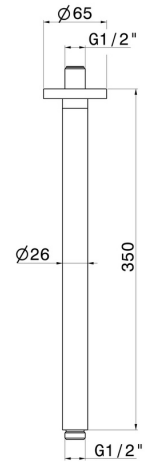

**27680.M0.072**

Ceiling-mounted shower arm, round, in brass. L=350 mm -  
finish Copper Satin

**FEATURES**

---

Material	<b>Brass</b>
Installation	<b>Ceiling-mounted</b>

**TECHNICAL DRAWING**

---

**27680.M0.072**

Ceiling-mounted shower arm, round, in brass. L=350 mm - finish Copper Satin

**21.018**

finish Chrome

**47.083**

finish Groove Bronze

**58.061**

finish PVD Copper Bronze

**58.063**

finish PVD Gun Metal