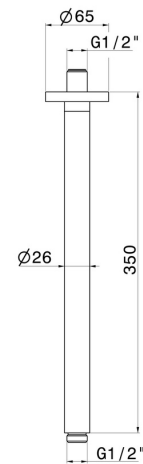

27680.M0.075

Ceiling-mounted shower arm, round, in brass. L=350 mm -
finish Copper Glossy

FEATURES

Material	Brass
Installation	Ceiling-mounted

TECHNICAL DRAWING

27680.M0.075

Ceiling-mounted shower arm, round, in brass. L=350 mm - finish Copper Glossy

finish Chrome

47.083

finish Groove Bronze

58.061

finish PVD Copper Bronze

58.063

finish PVD Gun Metal

59.064