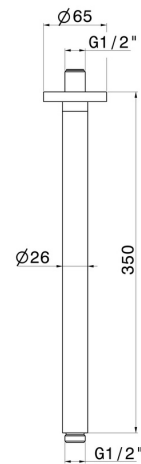

**27680.M0.077**

Ceiling-mounted shower arm, round, in brass. L=350 mm -  
finish Carbon Satin

**FEATURES**

---

Material	<b>Brass</b>
Installation	<b>Ceiling-mounted</b>

**TECHNICAL DRAWING**

---

**27680.M0.077**

Ceiling-mounted shower arm, round, in brass. L=350 mm - finish Carbon Satin