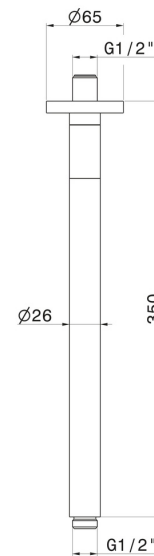

28151.01.093

Ceiling-mounted shower arm, round, in brass. L=350 mm.
LUXURY - finish Matt Black

FEATURES

Material	Brass
Installation	Ceiling-mounted

TECHNICAL DRAWING

28151.01.093

Ceiling-mounted shower arm, round, in brass. L=350 mm. LUXURY - finish Matt Black