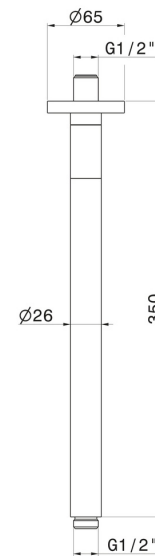

## 28151.21.018

Ceiling-mounted shower arm, round, in brass. L=350 mm.  
LUXURY - finish Chrome

### FEATURES

---

Material	<b>Brass</b>
Installation	<b>Ceiling-mounted</b>

### TECHNICAL DRAWING

---

**28151.21.018**

Ceiling-mounted shower arm, round, in brass. L=350 mm. LUXURY - finish Chrome