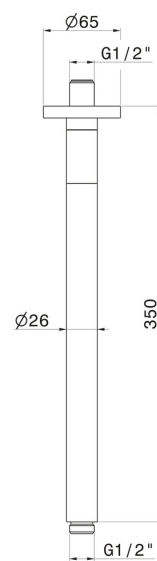

28151.47.083

Ceiling-mounted shower arm, round, in brass. L=350 mm.
LUXURY - finish Groove Bronze

Groove Bronze

FEATURES

Material	Brass
Installation	Ceiling-mounted

TECHNICAL DRAWING

28151.47.083

Ceiling-mounted shower arm, round, in brass. L=350 mm. LUXURY - finish Groove Bronze