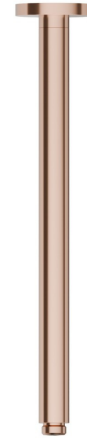

28151.58.061

Ceiling-mounted shower arm, round, in brass. L=350 mm.
LUXURY - finish PVD Copper Bronze

PVD Copper Bronze

FEATURES

Material	Brass
Installation	Ceiling-mounted

TECHNICAL DRAWING

28151.58.061

Ceiling-mounted shower arm, round, in brass. L=350 mm. LUXURY - finish PVD Copper Bronze

AVAILABLE FINISHES

58.061

PVD Copper Bronze

01.093

finish Matt Black

21.018

finish Chrome

47.083

finish Groove Bronze

58.063

finish PVD Gun Metal

59.098

finish PVD Brushed Pale Gold

61.020

finish PVD Glossy Gold