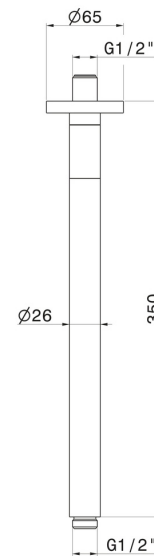

28151.58.061

Ceiling-mounted shower arm, round, in brass. L=350 mm.
LUXURY - finish PVD Copper Bronze

PVD Copper Bronze

FEATURES

Material	Brass
Installation	Ceiling-mounted

TECHNICAL DRAWING

28151.58.061

Ceiling-mounted shower arm, round, in brass. L=350 mm. LUXURY - finish PVD Copper Bronze