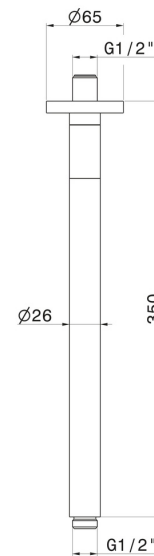

## 28151.58.063

Ceiling-mounted shower arm, round, in brass. L=350 mm.  
LUXURY - finish PVD Gun Metal

### FEATURES

---

Material	<b>Brass</b>
Installation	<b>Ceiling-mounted</b>

### TECHNICAL DRAWING

---

**28151.58.063**

Ceiling-mounted shower arm, round, in brass. L=350 mm. LUXURY - finish PVD Gun Metal