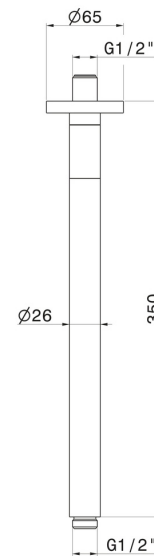

28151.61.020

Ceiling-mounted shower arm, round, in brass. L=350 mm.
LUXURY - finish PVD Glossy Gold

PVD Glossy Gold

FEATURES

| | |
|--------------|------------------------|
| Material | Brass |
| Installation | Ceiling-mounted |

TECHNICAL DRAWING

28151.61.020

Ceiling-mounted shower arm, round, in brass. L=350 mm. LUXURY - finish PVD Glossy Gold

AVAILABLE FINISHES

61.020

PVD Glossy Gold

01.093

finish Matt Black

21.018

finish Chrome

47.083

finish Groove Bronze

58.061

finish PVD Copper Bronze

58.063

finish PVD Gun Metal

59.098

finish PVD Brushed Pale Gold