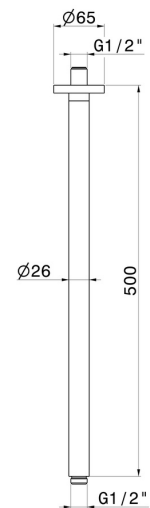

27697.01.014

Ceiling-mounted shower arm, round, in brass. L=500mm -
finish Matt White

FEATURES

Material	Brass
Installation	Ceiling-mounted

TECHNICAL DRAWING

27697.01.014

Ceiling-mounted shower arm, round, in brass. L=500mm - finish Matt White

finish Groove Bronze

50.050

finish Stainless Steel

58.061

finish PVD Copper Bronze

58.063

finish PVD Gun Metal

59.064