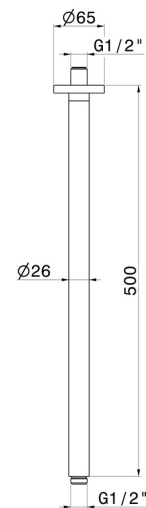

27697.01.093

Ceiling-mounted shower arm, round, in brass. L=500mm -
finish Matt Black

FEATURES

Material	Brass
Installation	Ceiling-mounted

TECHNICAL DRAWING

27697.01.093

Ceiling-mounted shower arm, round, in brass. L=500mm - finish Matt Black

finish Groove Bronze

50.050

finish Stainless Steel

58.061

finish PVD Copper Bronze

58.063

finish PVD Gun Metal

59.064