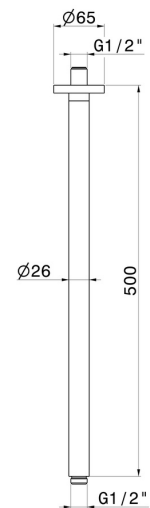

27697.21.018

Ceiling-mounted shower arm, round, in brass. L=500mm -
finish Chrome

FEATURES

Material	Brass
Installation	Ceiling-mounted

TECHNICAL DRAWING

27697.21.018

Ceiling-mounted shower arm, round, in brass. L=500mm - finish Chrome

finish Groove Bronze

50.050

finish Stainless Steel

58.061

finish PVD Copper Bronze

58.063

finish PVD Gun Metal

59.064