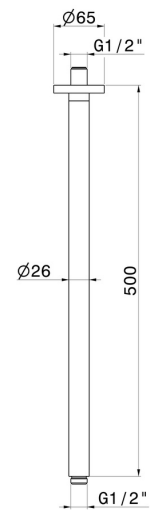

27697.47.083

Ceiling-mounted shower arm, round, in brass. L=500mm -
finish Groove Bronze

Groove Bronze

FEATURES

Material	Brass
Installation	Ceiling-mounted

TECHNICAL DRAWING

27697.47.083

Ceiling-mounted shower arm, round, in brass. L=500mm - finish Groove Bronze

finish Chrome

50.050

finish Stainless Steel

58.061

finish PVD Copper Bronze

58.063

finish PVD Gun Metal

59.064